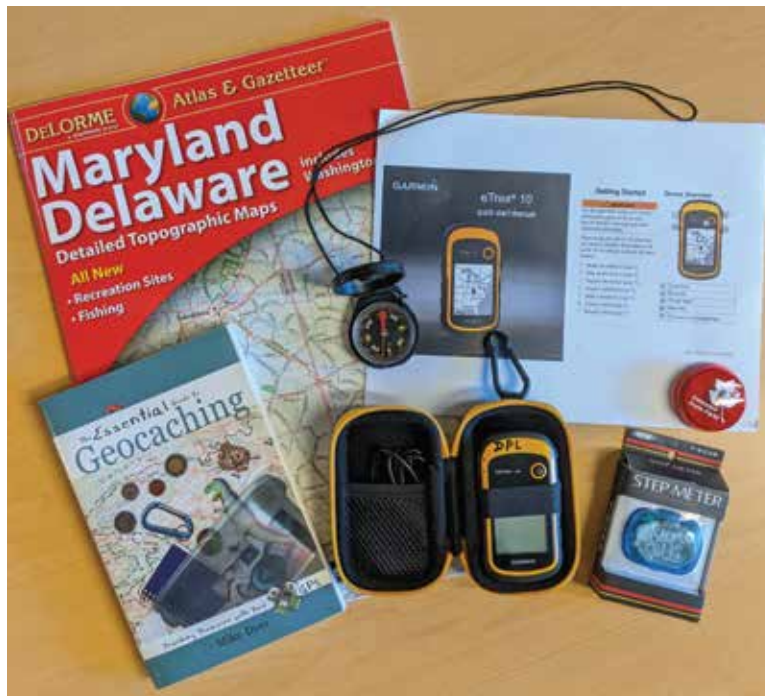

Geocaching Kit

Materials:

Garmin eTrex 10 GPS
Carrying Case
USB Cable
Quick Start Manual

Delaware State Parks Reflector
Step Meter
Compass

Books and Supplemental Materials

DeLorme Maryland/Delaware Atlas & Gazetteer
The Essential Guide to Geocaching by Mike Dyer

Lost or Damaged Items

In the case of lost or damaged materials, you will be charged according to the following list:

Materials:

Clear Backpack - **\$15.95**

Garmin eTrex 10 GPS - **\$108.48**

Carrying Case - **\$14.86**

USB Cable - **\$7.99**

*For incidental pieces, you will be charged \$0.50 per piece.

Books and Supplemental Materials

DeLorme Maryland/Delaware Atlas & Gazetteer - **\$24.95**

The Essential Guide to Geocaching by Mike Dyer - **\$9.21**